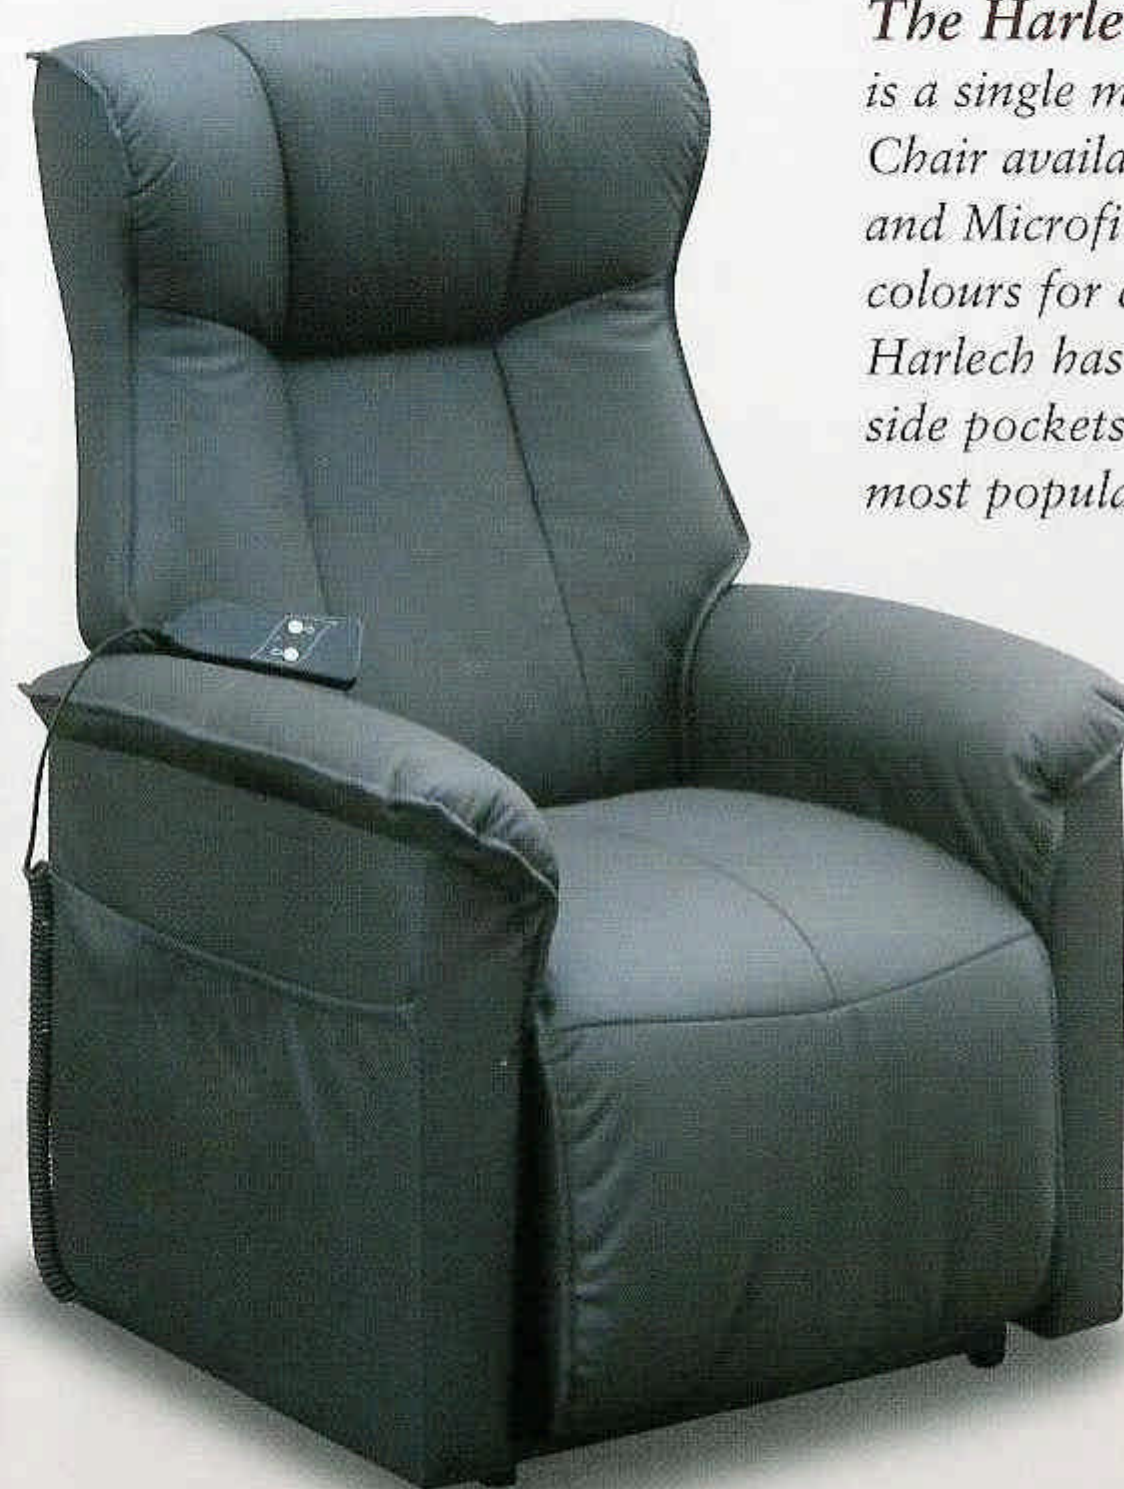

The Harlech is available in a leather or microfibre material and a choice of the following colours.

The Chepstow and The Tintern are available in black leather only.

Leather Colours

Microfibre Colours

**ADVANCE ELECTRICAL
MOBILITY**

**SALES • SERVICE
MAINTENANCE • HIRE**

TEL : (01) 4553168

**ADVANCE ELECTRICAL
MOBILITY**

**SALES • SERVICE
MAINTENANCE • HIRE**

The Harlech

**ADVANCE ELECTRICAL
MOBILITY**

**SALES • SERVICE
MAINTENANCE • HIRE**

TEL : (01) 4553168

The Harlech

is a single motor Rise & Recline Chair available in Leather (faced) and Microfibre, with a choice of 4 colours for each model. The Harlech has a removable back, two side pockets and is available in the most popular size only.

**ALSO
AVAILABLE
IN CRIB 5**

- Seat width 19"
- Seat to floor 18"
- Seat depth 20"
- Back height 29"